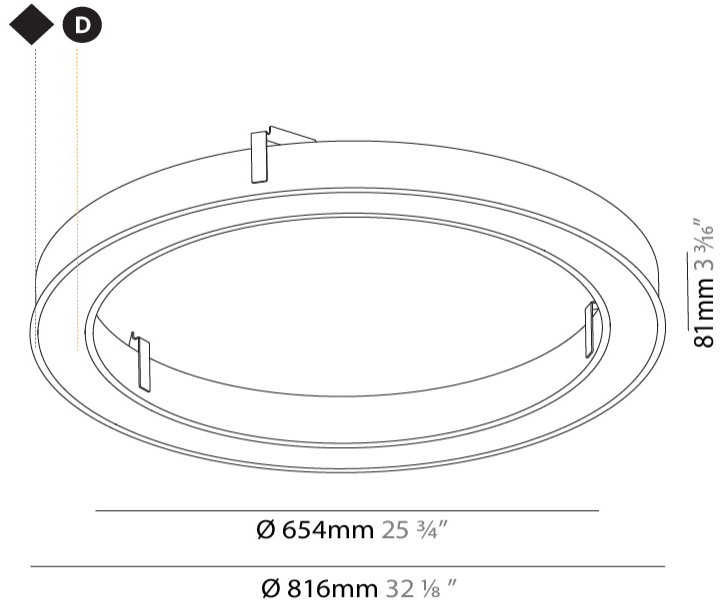

#### PHYSICAL

Shape: Round
Diameter (mm): 816
Diameter (in): 32 1/8
Height (mm): 81
Height (in): 3 3/16
Min. Recessing Depth (mm): 120
Min. Recessing Depth (in): 4 3/4
Light Distribution: Direct
Weight (kg): 6.755
Weight (lbs): 14.89
Diffuser: PMMA - Opal or Micro-Prism
Fixture Finish: SSR / BKV / CWI / CRY / HAB / UFT / ITA / RUA / FTG / MYG / LOD / PUS / FRO / FUP / KIA / POP / BLS / SPG / MEY / GOH / GUM / CHC / COM / ABZ / JAG / OBR / MOS / ROR
Fixture Material: Aluminum
Cut-out Measurements: 807mm / 31 3/4" x 663mm / 26 1/8"

#### RATINGS AND CERTIFICATIONS

Certified By: Certified for North American Standards
IP rating: IP20

807mm x 663mm  
31 3/4" x 26 1/8"

120mm  
4 3/4"

10 - 30mm  
3/8" - 1 3/16"

PROJECT	_____
TYPE	_____
SPECIFIER	_____
QUANTITY	_____
DATE	_____

#### PHYSICAL

Shape: Round
Diameter (mm): 1566
Diameter (in): 61 <sup>5</sup> / <sub>8</sub>
Height (mm): 81
Height (in): 3 <sup>3</sup> / <sub>16</sub>
Min. Recessing Depth (mm): 120
Min. Recessing Depth (in): 4 <sup>3</sup> / <sub>4</sub>
Light Distribution: Direct
Weight (kg): 14.042
Weight (lbs): 30.96
Diffuser: PMMA - Opal or Micro-Prism
Fixture Finish: SSR / BKV / CWI / CRY / HAB / UFT / ITA / RUA / FTG / MYG / LOD / PUS / FRO / FUP / KIA / POP / BLS / SPG / MEY / GOH / GUM / CHC / COM / ABZ / JAG / OBR / MOS / ROR
Fixture Material: Aluminum

#### PHYSICAL

Shape: Round  
 Diameter (mm): 3016  
 Diameter (in): 118 3/4  
 Height (mm): 81  
 Height (in): 3 3/16  
 Min. Recessing Depth (mm): 120  
 Min. Recessing Depth (in): 4 3/4  
 Light Distribution: Direct  
 Weight (kg): 27.132  
 Weight (lbs): 59.69  
 Diffuser: PMMA - Opal or Micro-Prism  
 Fixture Finish: SSR / BKV / CWI / CRY / HAB / UFT / ITA / RUA / FTG / MYG / LOD / PUS / FRO / FUP / KIA / POP / BLS / SPG / MEY / GOH / GUM / CHC / COM / ABZ / JAG / OBR / MOS / ROR  
 Fixture Material: Aluminum  
 Cut-out Measurements: 3007mm / 118 3/8" x 2863mm / 112 11/16"